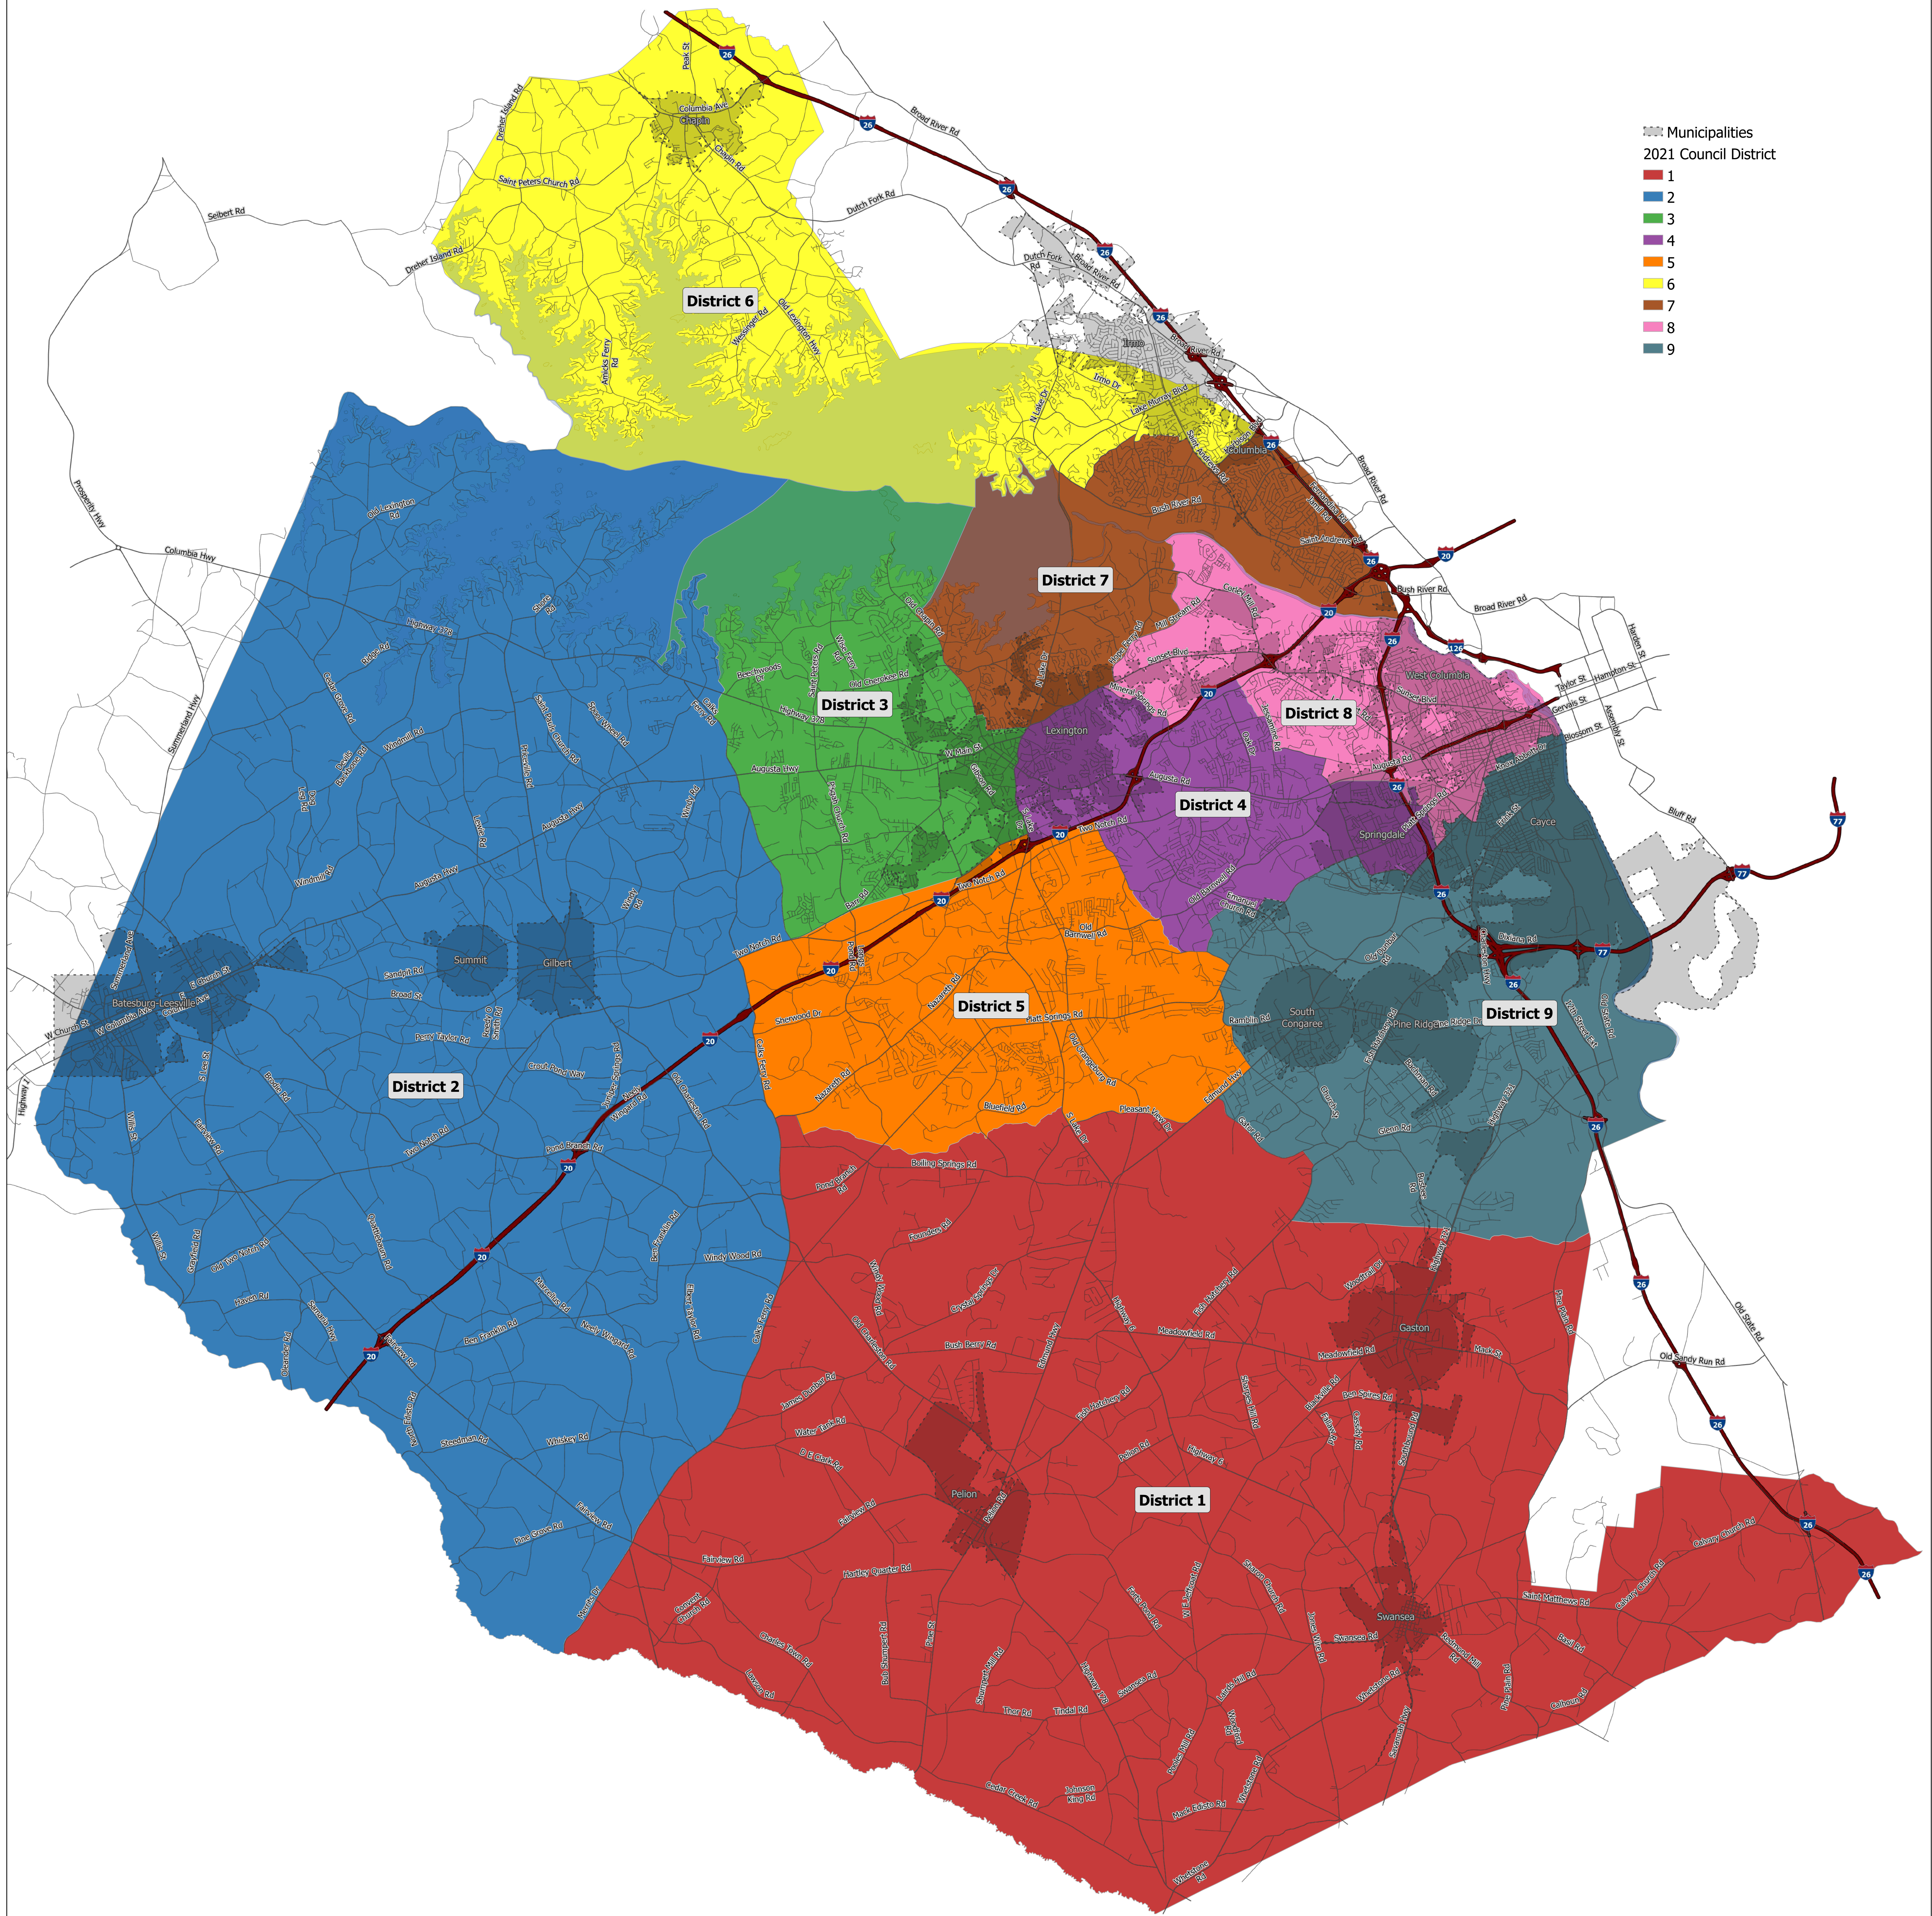

Lexington County Council Districts from 2021 Redistricting

- ▣ Municipalities
- ▣ 2021 Council District
- 1
- 2
- 3
- 4
- 5
- 6
- 7
- 8
- 9

0 2.5 5 10 Miles